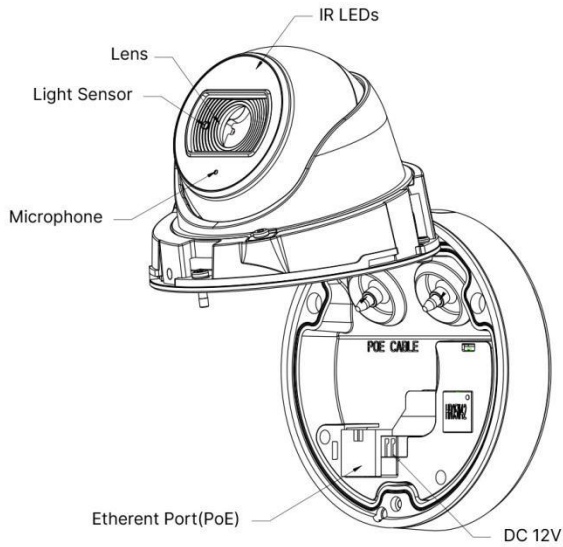

H.265⁺ AF Motorized Mini Dome Network Camera

System	Storage	Support microSD/SDHC/SDXC Card Local Storage, up to 256G
	Advanced Function	BLC, HLC, 2D DNR, 3D DNR, Defog, AWB, EIS, IP Address Filtering, AGC, Anti-flicker, Corridor Mode, Deblur, Watermark
	SIP/VoIP Support	Yes, Voice & Video-over-IP
	Event Trigger	Motion Detection, Network Disconnection, Audio Alarm, etc.;; Motion Detection, Network Disconnection, External Input, Audio Alarm, etc. (Multi-interface Version)
	Event Action	FTP Upload, SMTP Upload, SD Card Record, SIP Phone, HTTP Notification, etc.;; FTP Upload, SMTP Upload, SD Card Record, External Output, SIP Phone, HTTP Notification, etc. (Multi-interface Version)
	Video Analysis	Region Entrance, Region Exiting, Advanced Motion Detection, Tamper Detection, Line Crossing, Loitering, Human Detection, People Counting, Object Left, Object Removed
	System Compatibility	ONVIF Profile G & Q & S & T, API
General	Working Temperature	-40°C~60°C
	Working Humidity	0~90%(Non-condensing)
	Power Supply	PoE (802.3af) / DC 12V±10%
	Power Consumption	3.6W MAX 6W MAX (With IR on)
	Weather Proof	Up to IP67-rated for Weather-resistant Performance
	Housing	Vandal-proof IK10-rated Metal Housing
	Weight	620g
	Dimensions	Φ108mmX96.5mm
	Warranty	3/5 Years

H.265+ AF Motorized Mini Dome Network Camera

Structure Diagrams

Units: mm

Accessories Support

A01 Pole Mount

Weight: 720g
Dimensions: 170*51.5*152.6mm

A03 External Corner Bracket

Weight: 900g
Dimensions: 170*152.5*76.3mm