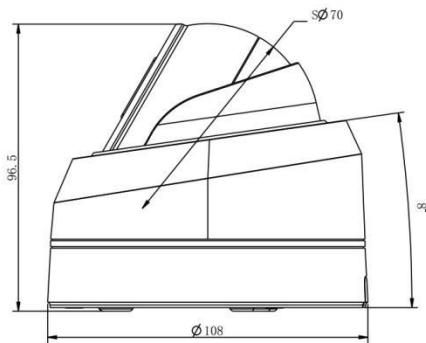

H.265+ AF Motorized Mini Dome Network Camera

Structure Diagrams

Units: mm

Accessories Support

A01 Pole Mount

Weight: 720g
Dimensions: 170*51.5*152.6mm

A03 External Corner Bracket

Weight: 900g
Dimensions: 170*152.5*76.3mm

A71 Wall Mount

Weight: 530g
Dimensions: 162*124*78 mm

Mileight Technology Co., Ltd. | www.mileight.com

Contact Us: sales@mileight.com support@mileight.com

Add: 220 NE 51st Street, Oakland Park, Florida 33334, USA
Tel: +1-800-561-0485