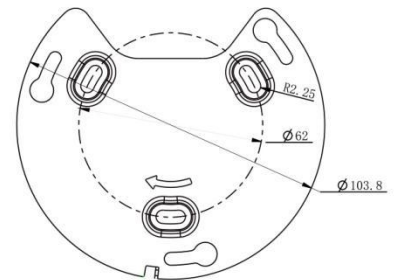

H.265⁺ AF Motorized Mini Dome Network Camera

System	Storage	Support microSD/SDHC/SDXC Card Local Storage, up to 256G
	Advanced Function	BLC, HLC, 2D DNR, 3D DNR, Defog, AWB, EIS, IP Address Filtering, AGC, Anti-flicker, Corridor Mode, Deblur, Watermark
	SIP/VoIP Support	Yes, Voice & Video-over-IP
	Event Trigger	Motion Detection, Network Disconnection, Audio Alarm, etc.;; Motion Detection, Network Disconnection, External Input, Audio Alarm, etc. (Multi-interface Version)
	Event Action	FTP Upload, SMTP Upload, SD Card Record, SIP Phone, HTTP Notification, etc.;; FTP Upload, SMTP Upload, SD Card Record, External Output, SIP Phone, HTTP Notification, etc. (Multi-interface Version)
	Video Analysis	Region Entrance, Region Exiting, Advanced Motion Detection, Tamper Detection, Line Crossing, Loitering, Human Detection, People Counting, Object Left, Object Removed
	System Compatibility	ONVIF Profile G & Q & S & T, API
General	Working Temperature	-40°C~60°C
	Working Humidity	0~90%(Non-condensing)
	Power Supply	PoE (802.3af) / DC 12V±10%
	Power Consumption	3.6W MAX 6W MAX (With IR on)
	Weather Proof	Up to IP67-rated for Weather-resistant Performance
	Housing	Vandal-proof IK10-rated Metal Housing
	Weight	620g
	Dimensions	Φ108mmX96.5mm
	Warranty	3/5 Years

H.265+ AF Motorized Mini Dome Network Camera

Structure Diagrams

Units: mm

Accessories Support

A01 Pole Mount

Weight: 720g
Dimensions: 170*51.5*152.6mm

A03 External Corner Bracket

Weight: 900g
Dimensions: 170*152.5*76.3mm

A71 Wall Mount

Weight: 530g
Dimensions: 162*124*78 mm

Mileight Technology Co., Ltd. | www.mileight.com

Contact Us: sales@mileight.com support@mileight.com

Add: 220 NE 51st Street, Oakland Park, Florida 33334, USA
Tel: +1-800-561-0485