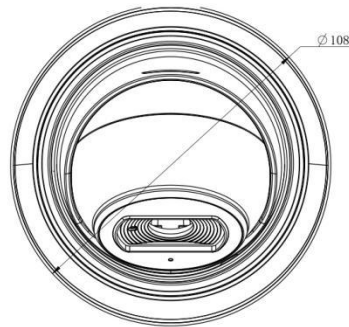

H.265⁺ AF Motorized Mini Dome Network Camera

System	Storage	Support microSD/SDHC/SDXC Card Local Storage, up to 256G
	Advanced Function	BLC, HLC, 2D DNR, 3D DNR, Defog, AWB, EIS, IP Address Filtering, AGC, Anti-flicker, Corridor Mode, Deblur, Watermark
	SIP/VoIP Support	Yes, Voice & Video-over-IP
	Event Trigger	Motion Detection, Network Disconnection, Audio Alarm, etc.;; Motion Detection, Network Disconnection, External Input, Audio Alarm, etc. (Multi-interface Version)
	Event Action	FTP Upload, SMTP Upload, SD Card Record, SIP Phone, HTTP Notification, etc.;; FTP Upload, SMTP Upload, SD Card Record, External Output, SIP Phone, HTTP Notification, etc. (Multi-interface Version)
	Video Analysis	Region Entrance, Region Exiting, Advanced Motion Detection, Tamper Detection, Line Crossing, Loitering, Human Detection, People Counting, Object Left, Object Removed
	System Compatibility	ONVIF Profile G & Q & S & T, API
General	Working Temperature	-40°C~60°C
	Working Humidity	0~90%(Non-condensing)
	Power Supply	PoE (802.3af) / DC 12V±10%
	Power Consumption	3.6W MAX 6W MAX (With IR on)
	Weather Proof	Up to IP67-rated for Weather-resistant Performance
	Housing	Vandal-proof IK10-rated Metal Housing
	Weight	620g
	Dimensions	Φ108mmX96.5mm
	Warranty	3/5 Years

H.265+ AF Motorized Mini Dome Network Camera

Structure Diagrams

Units: mm

Accessories Support

A01 Pole Mount

Weight: 720g
Dimensions: 170*51.5*152.6mm

A03 External Corner Bracket

Weight: 900g
Dimensions: 170*152.5*76.3mm

A71 Wall Mount

Weight: 530g
Dimensions: 162*124*78 mm

Mileight Technology Co., Ltd. | www.mileight.com

Contact Us: sales@mileight.com support@mileight.com

Add: 220 NE 51st Street, Oakland Park, Florida 33334, USA
Tel: +1-800-561-0485